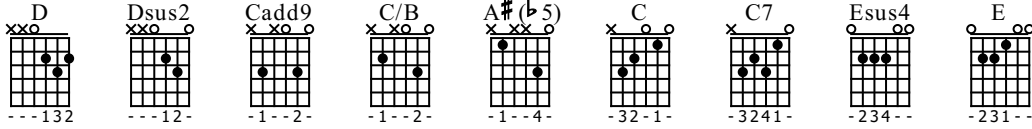

The needle and the damage done

Neil Young

Standard tuning

♩ = 100

Intro / single string version

D Dsus2 Cadd9 C/B A#(b5)

mf
let ring

2-0-3-3 | 3-0-3-3 | 3-0-3-3 | 3-0-3-3

0-0-0-0 | 3-3-3-3 | 2-2-2-2 | 1-1-1-1

C C7 Esus4 E

let ring

1-1-1-1 | 3-1-2-1 | 2-0-0-0 | 1-0-0-0

0-0-0-0 | 3-2-3-3 | 2-2-2-0 | 2-2-0-0

Verse / double string version

D Dsus2 Cadd9 C/B A#(b5)

let ring

2-0-3-3 | 3-0-3-3 | 3-0-3-3 | 3-0-3-3

0-0-0-0 | 3-3-3-3 | 2-2-2-2 | 1-1-1-1

C C7 Esus4 E

let ring

1-0-1-1 | 1-0-1-1 | 0-0-0-0 | 0-0-0-0

3-3-3-3 | 3-2-3-3 | 2-2-2-2 | 0-2-2-2